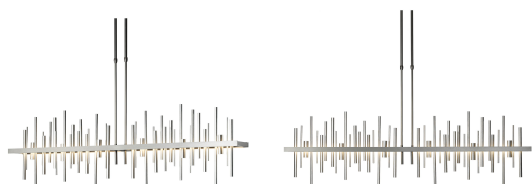

PRODUCT SPECIFICATIONS

Cityscape Large Vintage Platinum LED Pendant

Base Item #139726

Item #139726D-08-NO

With Vintage Platinum accents, this large pendant offers an amazing "city view" no matter where you live. Our handcrafted Cityscape seems to be floating in mid-air. The visual concept is meant to evoke the image of skyscraper silhouettes situated on the waterfront (an LED platform) and reflected off the water below. A wash of beautiful up-and-down light graces this elegant fixture.

FINISH

Burnished Steel - 08

OVERALL HEIGHT

Standard: 39" - 51"

LAMPING

LED

SPECIFICATIONS

Cityscape Large Vintage Platinum LED Pendant

Base Item #: 139726

Item #: 139726D-08-NO

Adjustable pendant; large.

- Handcrafted to order by skilled artisans in Vermont, USA
- Lifetime Limited Warranty when installed in residential setting
- US Patent Pending
- Slope ceiling adaptable one way to 45 degrees
- Includes adjustable stem and canopy kit

Dimensions

Height 15.50"

Length 51.90"

Width 5.30"

Product Weight 30.80 lbs

Overall Height 39.60" to 51.60"

Canopy 5.3 X 14.8

Packed Weight 45.00 lbs